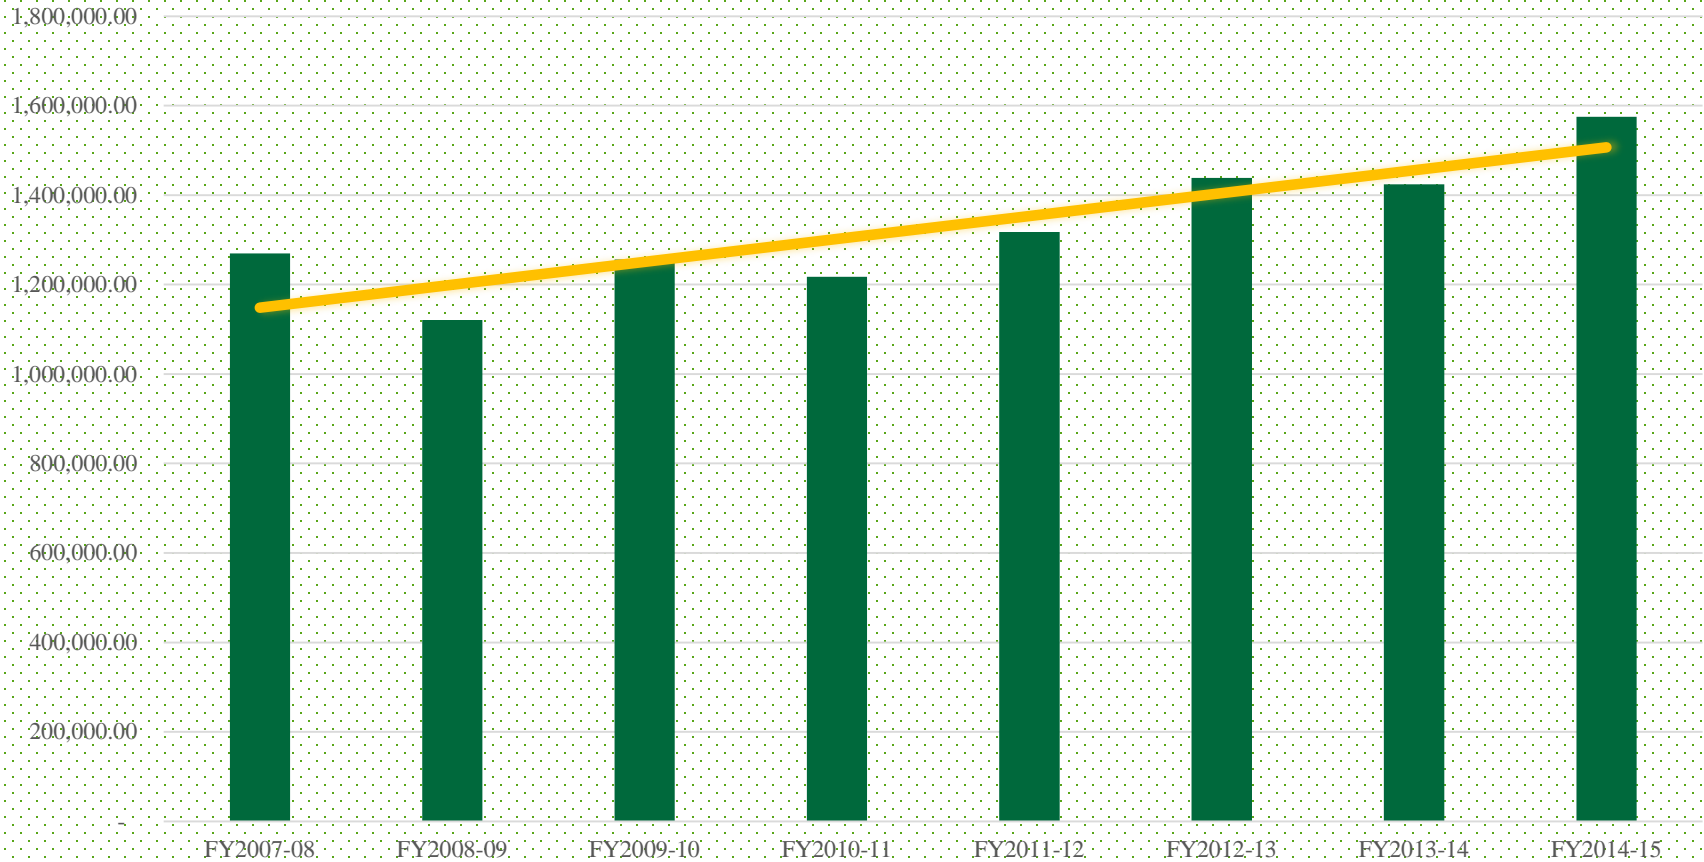

# Automobiles

Total Autos

The overall automobile line was up 10.6%, to 321,083 units, an all-time record for the Port.

# Fresh Fruit

Fresh Fruit

Overall, the fresh fruit sector increased by 5.1%, to 810,224 metric tons.

# Total Cargo

Total Cargo Throughput

Total Cargo increased by 10.6% to 1,574,903 Measurement Tons, also a new record.

THANK YOU!

**The Port**  
**OF Hueneme**  
Oxnard Harbor District