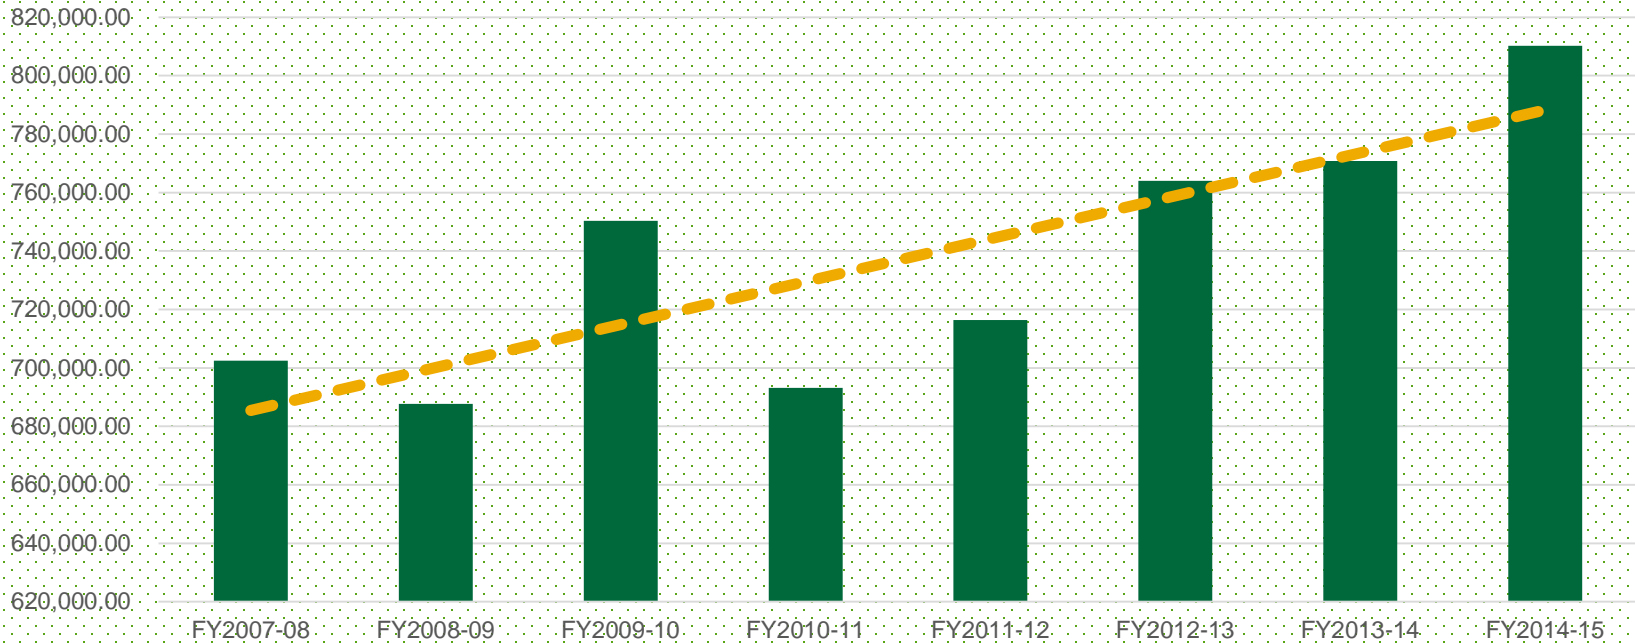

# Automobiles

Total Autos

The overall automobile line was up 10.6%, to 321,083 units, an all-time record for the Port.

# Fresh Fruit

Fresh Fruit

Overall, the fresh fruit sector increased by 5.1%, to 810,224 metric tons.

# Total Cargo

Total Cargo Throughput

Total Cargo increased by 10.6% to 1,574,903 Measurement Tons, also a new record.

THANK YOU!

**The Port**  
**OF Hueneme**  
Oxnard Harbor District