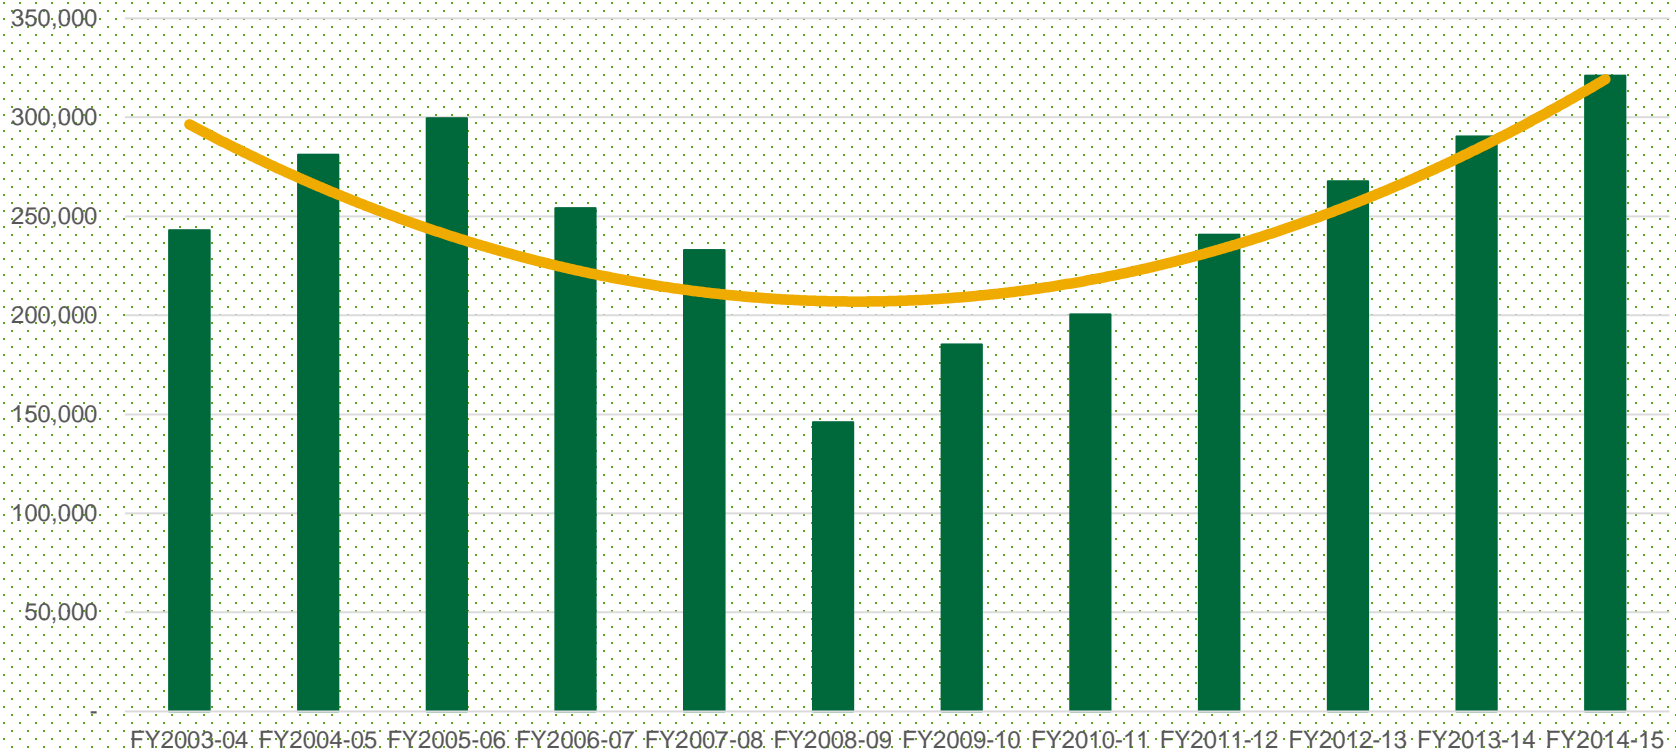

# Automobiles

Total Autos

The overall automobile line was up 10.6%, to 321,083 units, an all-time record for the Port.

# Fresh Fruit

Fresh Fruit

Overall, the fresh fruit sector increased by 5.1%, to 810,224 metric tons.

# Total Cargo

Total Cargo Throughput

Total Cargo increased by 10.6% to 1,574,903 Measurement Tons, also a new record.

THANK YOU!

**The Port**  
**OF Hueneme**  
Oxnard Harbor District